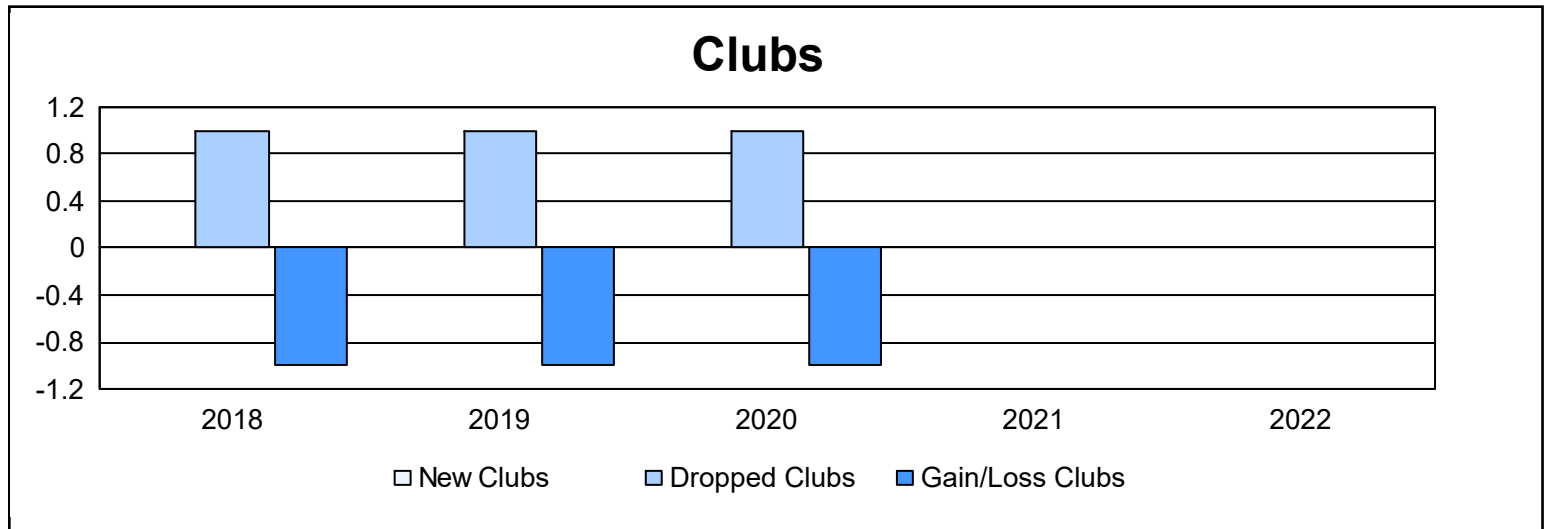

Year	New Clubs	Dropped Clubs	Gain/ Loss Clubs	New Members	Charter Members	Reinstate Members	Transfer Members	Total Member Added	Total Members Dropped	Gain/ Loss Members
2017-2018	0	1	-1	7	1	0	1	9	27	-18
2018-2019	0	1	-1	23	0	1	0	24	25	-1
2019-2020	0	1	-1	7	0	0	0	7	44	-37
2020-2021	0	0	0	15	0	0	2	17	30	-13
2021-2022	0	0	0	27	0	1	7	35	13	22
<b>Average</b>	<b>0</b>	<b>1</b>	<b>-1</b>	<b>16</b>	<b>0</b>	<b>0</b>	<b>2</b>	<b>18</b>	<b>28</b>	<b>-9</b>

### Membership Composition June 2022 Cumulative