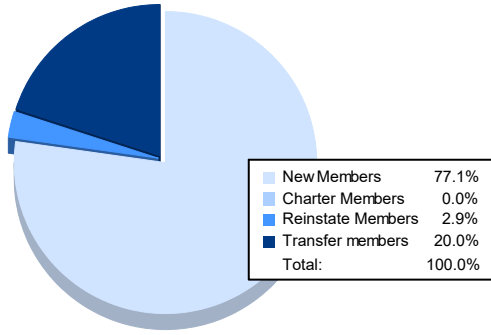

Year	New Clubs	Dropped Clubs	Gain/ Loss Clubs	New Members	Charter Members	Reinstate Members	Transfer Members	Total Member Added	Total Members Dropped	Gain/ Loss Members
2017-2018	0	1	-1	7	1	0	1	9	27	-18
2018-2019	0	1	-1	23	0	1	0	24	25	-1
2019-2020	0	1	-1	7	0	0	0	7	44	-37
2020-2021	0	0	0	15	0	0	2	17	30	-13
2021-2022	0	0	0	27	0	1	7	35	13	22
<b>Average</b>	<b>0</b>	<b>1</b>	<b>-1</b>	<b>16</b>	<b>0</b>	<b>0</b>	<b>2</b>	<b>18</b>	<b>28</b>	<b>-9</b>

### Membership Composition June 2022 Cumulative