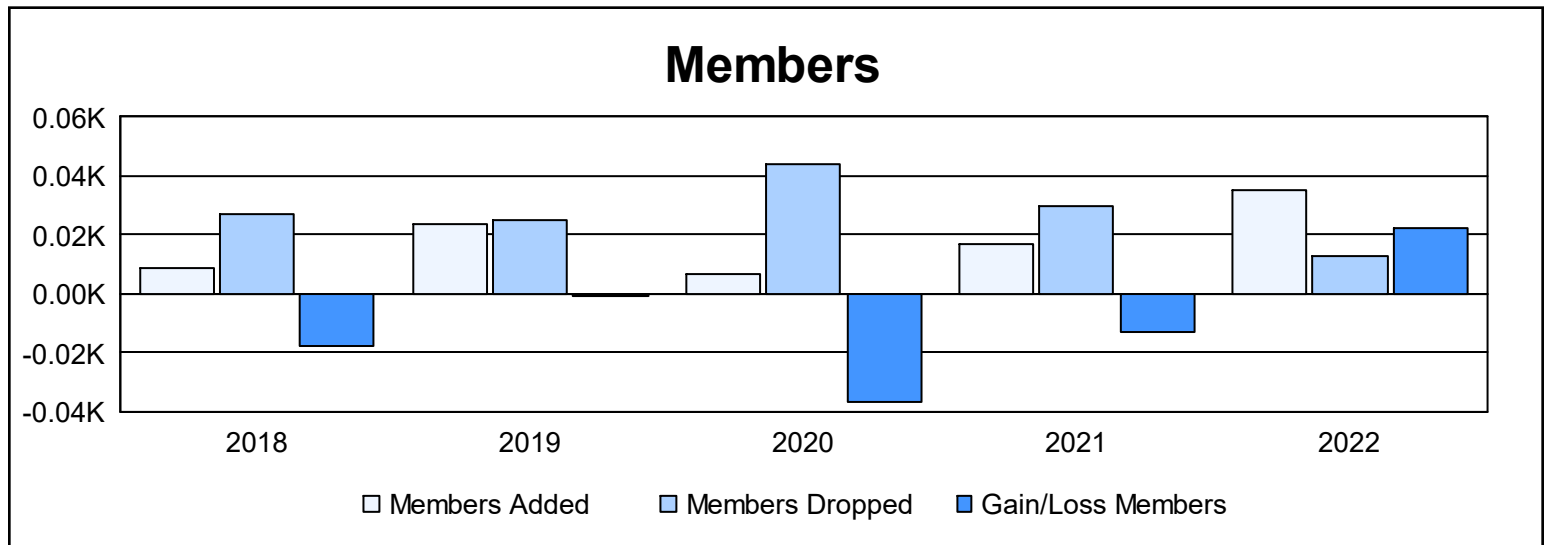

Year	New Clubs	Dropped Clubs	Gain/ Loss Clubs	New Members	Charter Members	Reinstate Members	Transfer Members	Total Member Added	Total Members Dropped	Gain/ Loss Members
2017-2018	0	1	-1	7	1	0	1	9	27	-18
2018-2019	0	1	-1	23	0	1	0	24	25	-1
2019-2020	0	1	-1	7	0	0	0	7	44	-37
2020-2021	0	0	0	15	0	0	2	17	30	-13
2021-2022	0	0	0	27	0	1	7	35	13	22
<b>Average</b>	<b>0</b>	<b>1</b>	<b>-1</b>	<b>16</b>	<b>0</b>	<b>0</b>	<b>2</b>	<b>18</b>	<b>28</b>	<b>-9</b>

### Membership Composition June 2022 Cumulative